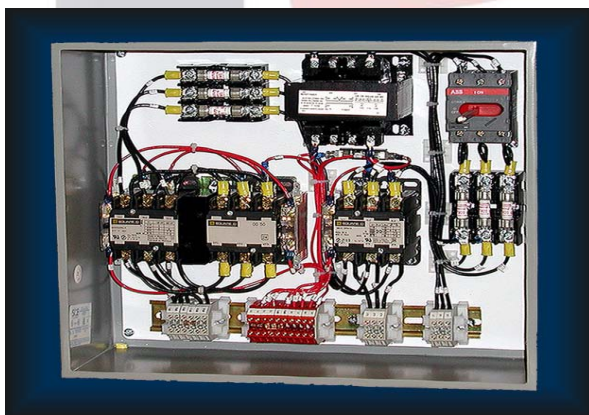

DUCT-O-WIRE

VARIABLE FREQUENCY CONTROLS

featuring

Danfoss Drives

&

Square D, NEMA & Crane Rated

Definite Purpose Components

STANDARD & CUSTOM PACKAGES

Available with Quality Duct-O-Wire

Pendants, Radio Control,

Full Crane and Runway Electrification

STANDARD REVERSING CONTACTOR

& Wound Rotor Motor Complete

Control Systems Available

Up to 5 Speed

In Any Size or Configuration