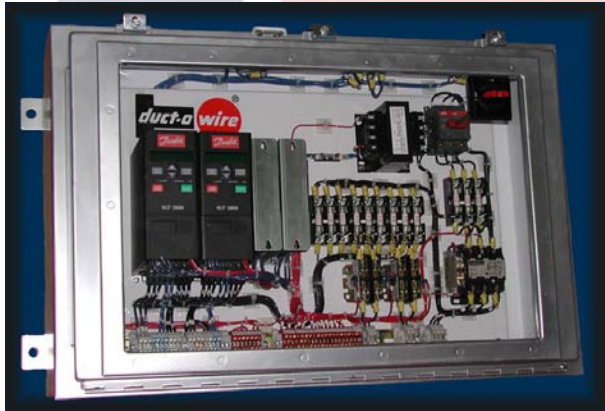

DUCT-O-WIRE

VARIABLE FREQUENCY CONTROLS

featuring

Danfoss Drives

&

Square D, NEMA & Crane Rated

Definite Purpose Components

STANDARD & CUSTOM PACKAGES

Available with Quality Duct-O-Wire

Pendants, Radio Control,

Full Crane and Runway Electrification

STANDARD REVERSING CONTACTOR

& Wound Rotor Motor Complete

Control Systems Available

Up to 5 Speed

In Any Size or Configuration